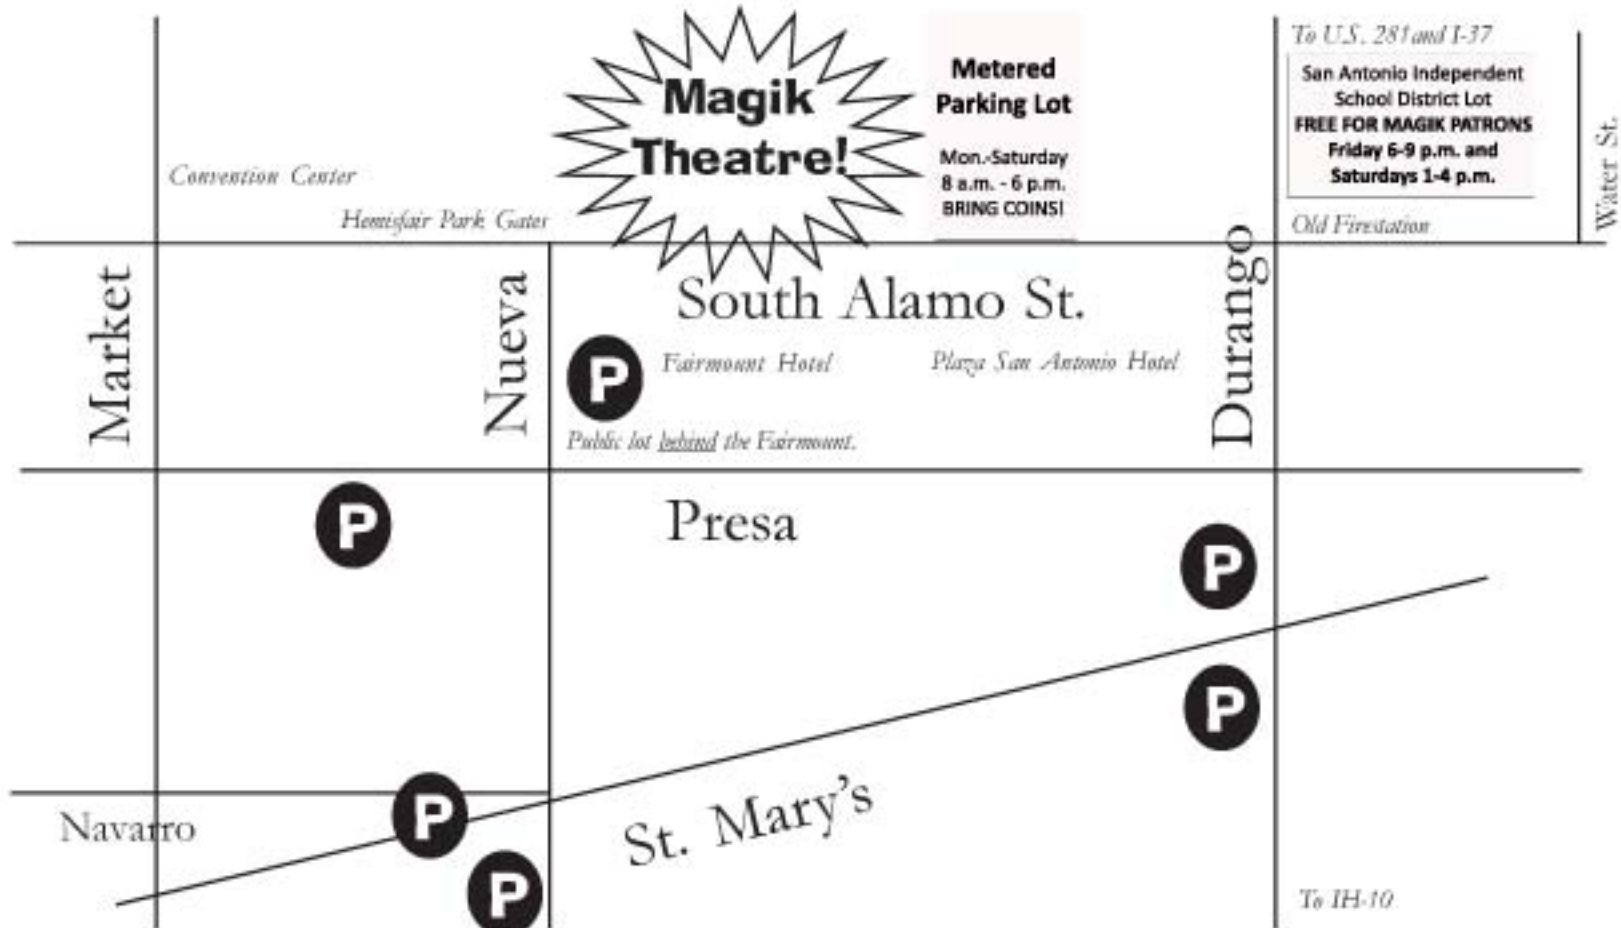

Magik Theatre PARKING FOR EVENING & WEEKEND SHOWS

P All parking lots are pay lots unless otherwise noted.