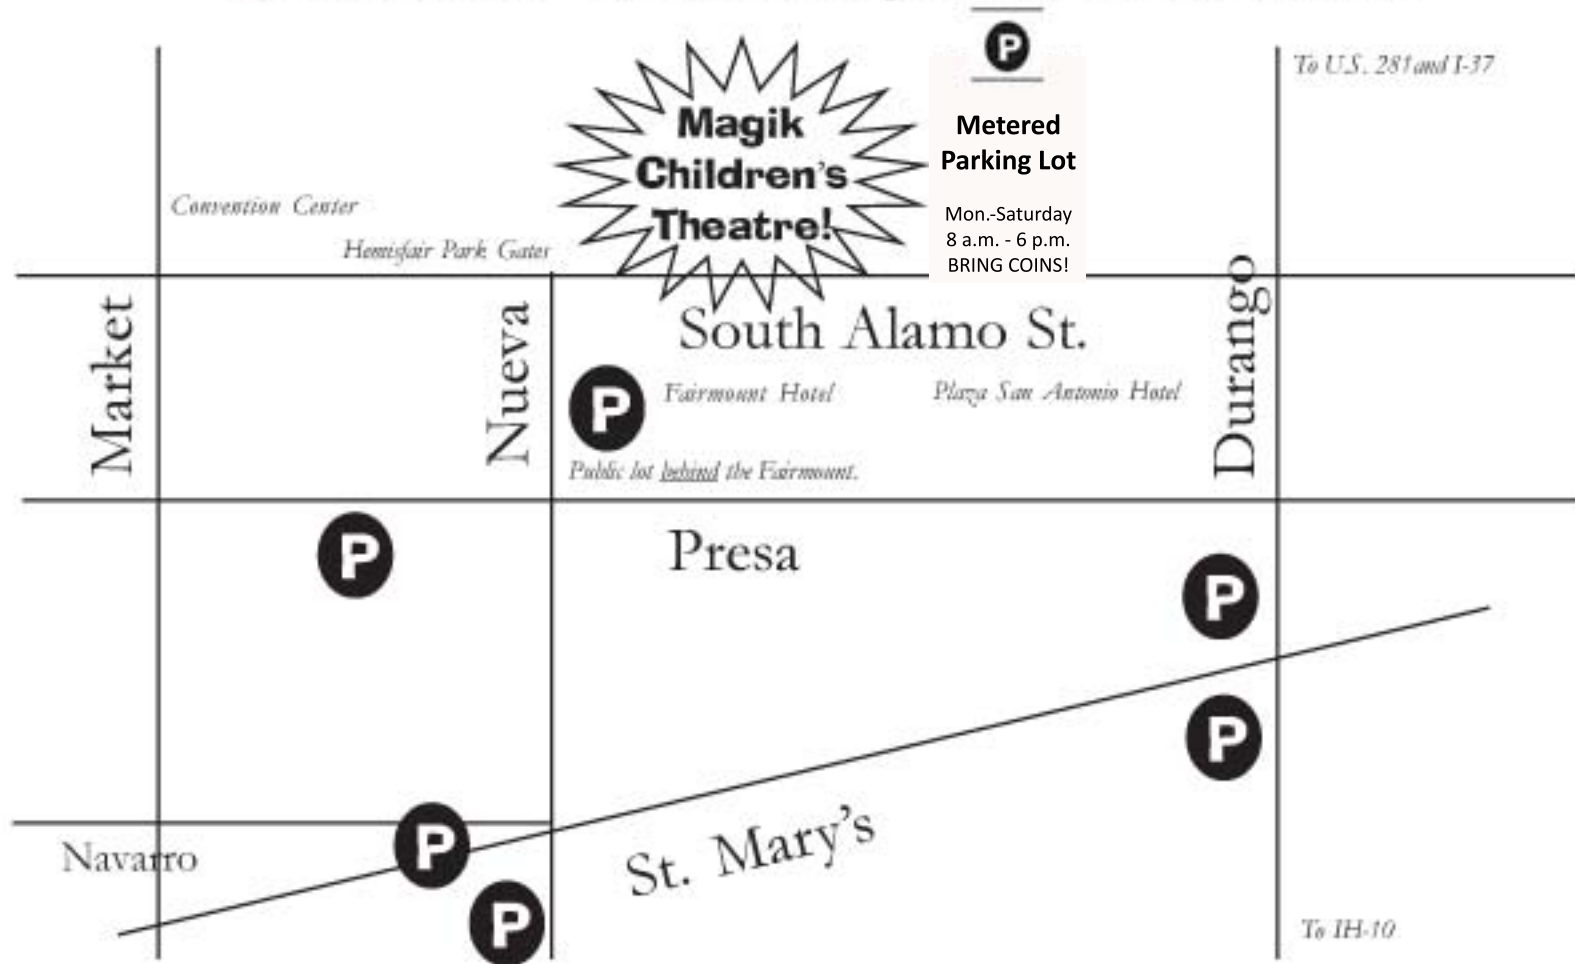

Magik Children's Theatre

PARKING FOR DAYTIME SHOWS

MONDAY - FRIDAY, BEFORE 5PM

P All parking lots are pay lots.