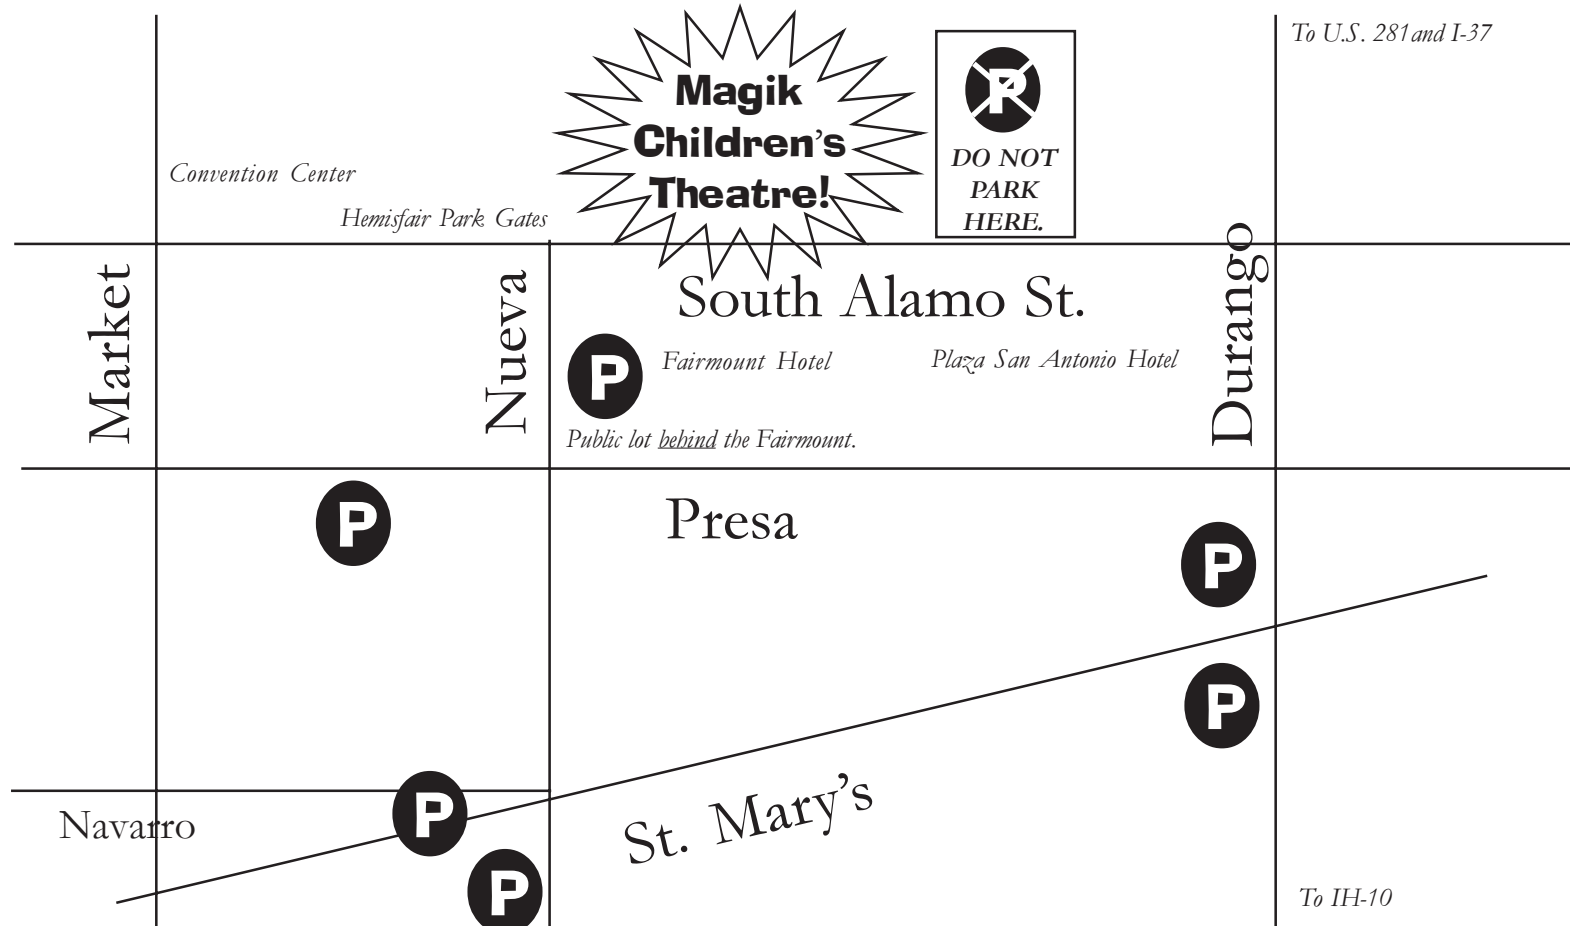

Magik Children's Theatre

PARKING FOR DAYTIME SHOWS

MONDAY - FRIDAY, BEFORE 5PM

P All parking lots are pay lots.